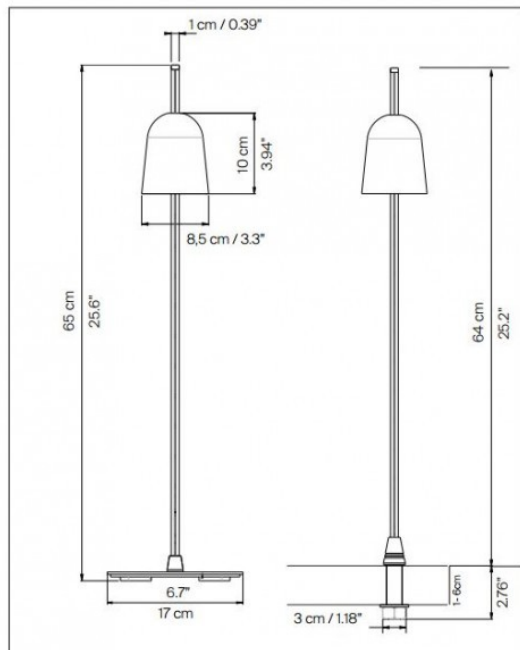

David
Village
Lighting

For all sales and technical enquiries,
please contact:

+44 (0)114 263 4266

info@davidvillagelighting.co.uk

www.davidvillagelighting.co.uk