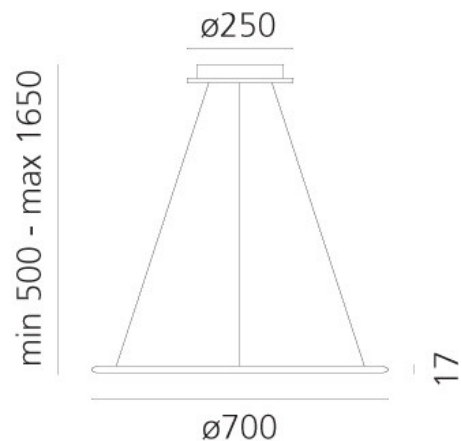

PRODUCT SPECIFICATION

Light Source:	40W, 3000K, 2857 lumens
IP Code:	20
Dimming:	Push to make/ switch dimming, dimmable using push to make switches. Please consult your electrician, additional wiring may be required on site.
Dimensions:	Ø 70cm Ø 25cm ceiling rose 200cm max cord length