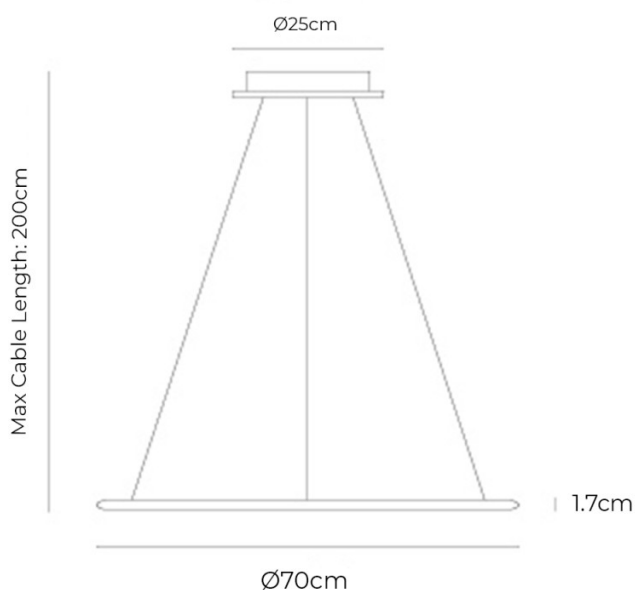

An ingenious design by Ernesto Gismondi (founder of the Studio Artemide s.a.s.), the Discovery Suspension Light is an unobtrusive, immaterial and even almost absent object. Consisting of an aluminium lightweight ring in 3 colour finishes, that hosts a transparent PMMA flat surface, Discovery only becomes perceptible when switched on, and the transparent surface becomes fully illuminated. The aluminium rim hosts the LED strip, which then projects light onto the PMMA surface, and it then changes from transparent to full of light.

The Artemide Discovery Suspension uniformly emits direct and indirect light, a lighting solution that is so unique and barely perceptible in the room when switched off. Discovery is also available in a [vertical orientation](#), allowing you to combine the two for larger interiors and commercial spaces to create an impact.

Artemide Discovery is also available in an app-compatible version, fully controlled via the Artemide App. Please [contact us](#) for more information and pricing.

PRODUCT SPECIFICATION

Light Source:	40W, 3000K, 2857 Lumens
IP Code:	20
Dimming:	Push to make/switch dimming, dimmable using push-to-make switches. Please consult your electrician; additional wiring may be required on-site.
Dimensions:	Ø70cm Max. Cable Length: 200cm Ceiling Rose: Ø25cm