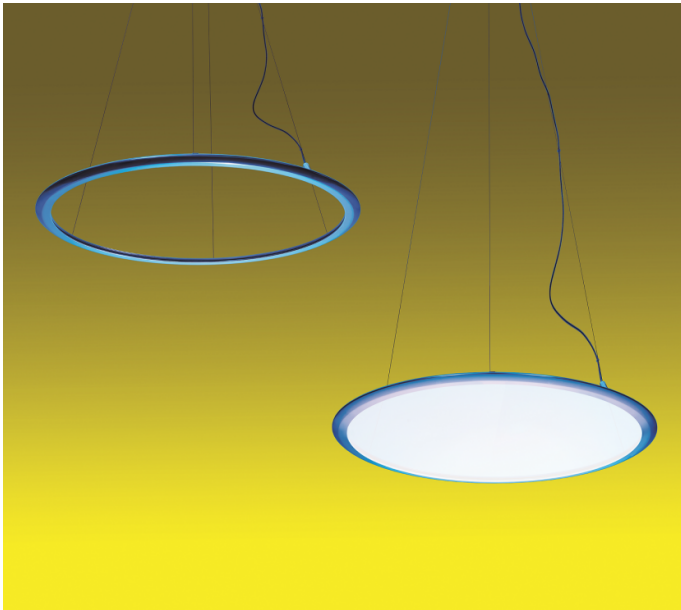

Artemide

Artemide Discovery LED Suspension

LA3794

SOURCE: <https://www.davidvillagelighting.co.uk/product/Artemide-Discovery-LED-Suspension/16551>

PRODUCT DESCRIPTION

Designer: Ernesto Gismondi

Discovery Suspension by Artemide

An ingenious design by Ernesto Gismondi (founder of the Studio Artemide s.a.s.) the Discovery lights are an unobtrusive, immaterial and even almost absent objects. An aluminium lightweight ring in 3 colour finishes, that hosts a transparent PMMA flat surface. Discovery only becomes perceptible, when switched on, and the transparent surface becomes fully illuminated. The aluminium rim hosts the LED strip, which then projects light onto the PMMA surface, it then changes from transparent to full of light.

Discovery suspension light emits a direct and indirect light in a uniform way. A light that is so unique and barely perceptible in the room when switched off. Discovery is also available in an [App Compatible](#) version, which allows you to control light intensity via the Artemide App.

PRODUCT SPECIFICATION

Light Source:	40W, 3000K, 2857 lumens
IP Code:	20
Dimming:	Push to make/ switch dimming, dimmable using push to make switches. Please consult your electrician, additional wiring may be required on site.
Dimensions:	Ø 70cm Ø 25cm ceiling rose 200cm max cord length