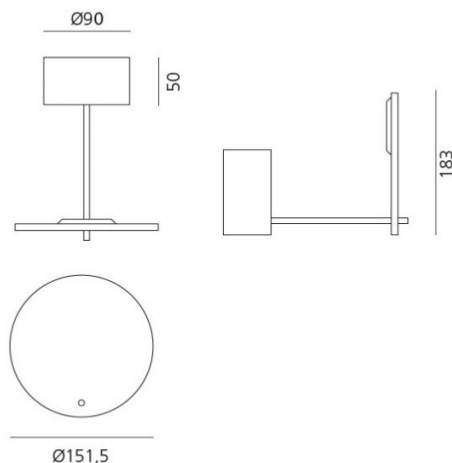

Artemide

Orbiter by Artemide

A wall or ceiling light by renowned designer Neil Poulton, the Orbiter has a very smart and minimalist design. Whether installed as a ceiling or wall light, the Orbiter does not disappoint, a designer light emitting an indirect light. The integrated LED source is located on the disk which is extruding from the base from a stem. Illuminating the wall with geometrical shades contrasting each other, creating a stunning effect. The disc rotates around the stem, allowing to control and adjust the light, thus creating different patterns of light and shade.

Designer: Neil Poulton

IP Code: 20

Dimming: Push to make/switch dimming, dimmable using push to make switches. Please consult your electrician, additional wiring may be required on site.

Dimensions:

19 cm length

Ø 15 cm

9 x 5.1 cm ceiling/wall footprint

Colour: White 1613010A

David
Village
Lighting

For all sales and technical enquiries,
please contact:

+44 (0)114 263 4266

info@davidvillagelighting.co.uk

www.davidvillagelighting.co.uk