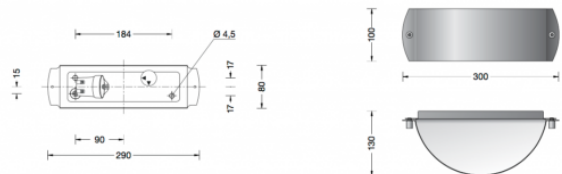

Collection BOOM

Boom 31453 Wall 1 Lamp

LA3639

SOURCE: <https://www.davidvillagelighting.co.uk/product/Boom-31453-Wall-1-Lamp/16280>

PRODUCT DESCRIPTION

Boom 31453 wall light in a copper finish. Wall luminaire made of copper with double- sided light exit. Fully glare free light for lighting wall surfaces.

Luminaire made of copper, brass and stainless steel. Opal glass. Reflector made of anodised pure aluminium.

For interior or exterior lighting design.

PRODUCT SPECIFICATION

Light Source: E27 100W max.

IP Code: 54