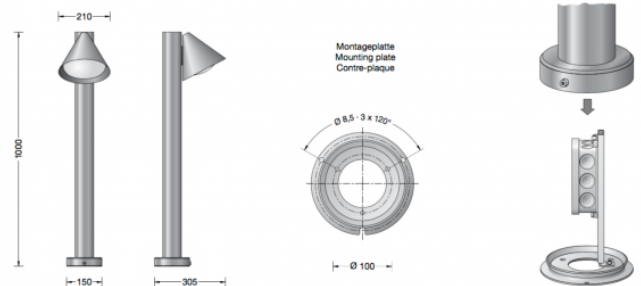

For all sales and technical enquiries, please contact:

+44 (0)114 263 4266

info@davidvillagelighting.co.uk

www.davidvillagelighting.co.uk