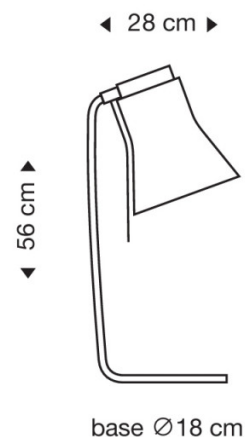

Secto
DESIGN

Secto Petite 4620 Table Lamp

LA3616

SOURCE: <https://www.davidvillagelighting.co.uk/product/Secto-Petite-4620-Table-Lamp/16238>

PRODUCT DESCRIPTION

Designer: Seppo Koho

Secto Petite 4620 Table Lamp

The Secto Petite 4620 Table Lamp is a compact yet striking design, handmade in Finland by skilled craftsmen using PEFC-certified form-pressed Finnish birch. Its small slatted shade emits a warm, soft glow, making it an ideal choice for bedside tables, desks, or coffee tables. The swinging shade adds functionality, allowing light to be directed where needed.

Designed with Scandinavian elegance, the Petite 4620's minimalist base measures only 18 cm, ensuring it fits seamlessly into even the smallest of spaces. Its sleek silhouette pairs beautifully with modern and traditional interiors alike.

PRODUCT SPECIFICATION

- Light Source:** 1 x Philips CorePro Max 8W E27 LED - colour temperature manually adjustable from 2700K-6500K (Included by Secto)
- IP Code:** 20
- Dimming:** In-line on/off switch included on cable
- Dimensions:** Height: 56cm
Width: 28cm
Base: Ø18cm
- Cable length: 200cm