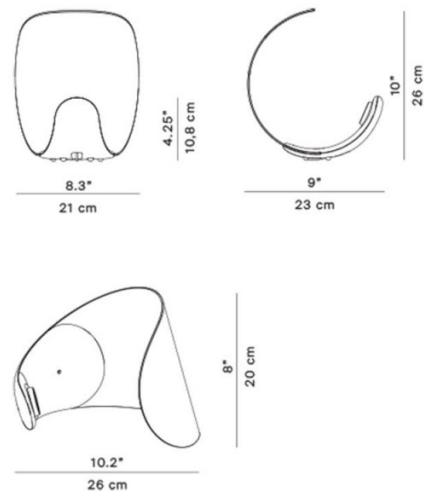

Luceplan Curl LED Table Lamp

LA3610

SOURCE: <https://www.davidvillagelighting.co.uk/product/Luceplan-Curl-LED-Table-Lamp/16234>

PRODUCT DESCRIPTION

Designer: Sebastian Bergne

Luceplan Curl LED Table Lamp.

Designed by British designer Sebastian Bergne in 2012, the Luceplan Curl LED Lamp balances function with fun. The futuristic design takes up a minimal amount of space whilst still providing the same amount of light as a larger lamp. Bergne wanted to create a lamp that could easily fit in to any surroundings, he soon became well known for turning everyday objects in to works of art.

The futuristic Curl contains an LED module that produces a warm light, making it a perfect mood light for your bedside table or coffee table. The light also harnesses a dimmer on the base of the light making it easily adjustable to fit your environment. The curve of this design reflects the light to illuminate the room, it can be placed either upright or on it's side.

PRODUCT SPECIFICATION

- Light Source:** 8W, 3000K, 249 Lumens
- Dimming:** Integrated dimmer on the product.
- Dimensions:** Max Length: 26cm
Max Width: 20cm
Depth: 23cm

For all sales and technical enquiries, please contact: