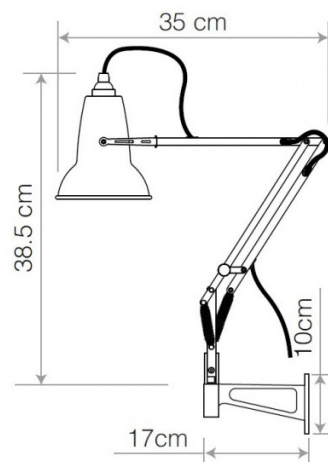

ANGLEPOISE®

Anglepoise Original 1227 Mini Lamp with Wall Bracket

LA3608

SOURCE: <https://www.davidvillagelighting.co.uk/product/Anglepoise-Original-1227-Mini-Lamp-with-Wall-Bracket/16221>

PRODUCT DESCRIPTION

Designer: George Carwardine

Anglepoise Original 1227 Mini Lamp with Wall Bracket

The Original 1227 Mini lamp with wall bracket has all the benefits of the [Original 1227 lamp with wall bracket](#) on a smaller scale. Part of the [Anglepoise Original 1227 Mini range](#), this collection updates and modernises the iconic Anglepoise design by making even more compact and versatile lights.

With an adjustable shade and a 3-spring mechanism, the 1227 Mini wall-mounted lamp is completely directional and can be pushed in and out from the wall as you see fit, making it an easily functional and handy light. The small size means you can use this light in the more awkward or smaller spaces in your space, allowing for a nice atmospheric wall light that can be used as a lovely spotlight or reading light. Suitable for both professional and homely environments, this lamp is available in 3 timeless colours.

PRODUCT SPECIFICATION

- Light Source:** 1 x Max 6W E14 LED (included)
- IP Code:** 20
- Dimming:** In-line on/off switch included on cable.
- Dimensions:** Shade: Ø13cm
Shade Height: 14cm
Wall Bracket Depth: 17cm
Maximum Reach (from wall mount to shade): 72cm
Cable Length: 180cm