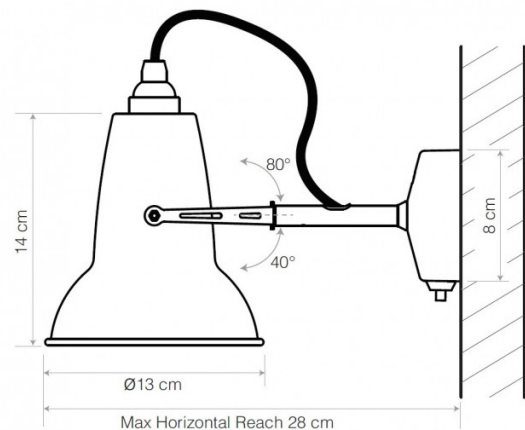

Anglepoise Original 1227 Mini Wall Light

The Anglepoise Original 1227 Mini Wall Light is a reimagined, compact version of the [Original 1227 Wall Light](#). This mini wall lamp features a rotating steel shade, chrome fittings, and a square-profiled die-cast aluminium wall sconce, complete with an integral switch. Boasting the traditional shade shape of the [1227 Collection](#), the 1227 Mini Wall Light is an instantly recognisable design that suits both residential and commercial environments.

Small but effortlessly functional, the 1227 Mini Wall Light casts a bright beam of functional lighting, perfect for working by. Its tiltable shade allows users to direct light precisely where required, making it an ideal lighting solution for a desk, bedside, or gallery wall. Install throughout the home for a timeless display that celebrates an iconic piece of British design history.

PRODUCT SPECIFICATION

- Light Source:** 1 x Max 15W E14 (Excluded)
- IP Code:** 20
- Dimming:** Integrated on/off switch on the product. Can be wired to an external switch by a qualified electrician.
- Dimensions:** Shade: Ø13cm
Shade Height: 14cm
Wall Plate: 8cm x 8cm
Maximum Reach (from wall to shade): 28cm