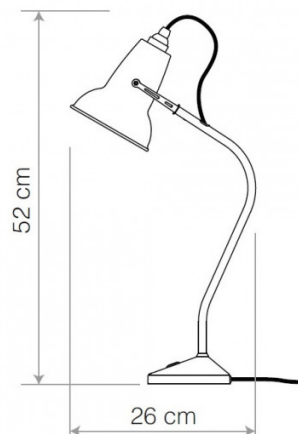

Anglepoise Original 1227 Mini Table Lamp

The Anglepoise Original 1227 Mini Table Lamp is a reimagined, scaled-down version of the [Original 1227 Desk Lamp](#). At two-thirds of the size of the original, this compact version is designed to fit into a range of settings without compromising on space. The playful and versatile lamp features the instantly recognisable 1227 shade alongside some innovative updates. The new pyramid-shaped base and practical integral switch give the lamp a modern touch without losing any of the original's spirit.

The Original 1227 Mini Table Lamp sees a departure from the signature 3-spring mechanism synonymous with the [Original 1227 Collection](#). Instead, a fixed arm is bent in shape to allow for directed light, perfect for use as a task light at a desk, bedside, or reading nook. Available in three muted tones, Linen White, Jet Black, and Dove Grey, the Original 1227 Mini Table Lamp suits a wide range of decors in residential and commercial spaces alike.

PRODUCT SPECIFICATION

- Light Source:** 1 x Max 6W E27 LED (Included)
- IP Code:** 20
- Dimming:** Integrated on/off switch on the product.
- Dimensions:**
 - Shade: Ø13cm
 - Shade Height: 14cm
 - Full Height: 52cm
 - Base: 13cm x 13cm
 - Maximum Reach (base to shade): 16cm
 - Cable Length: 180cm