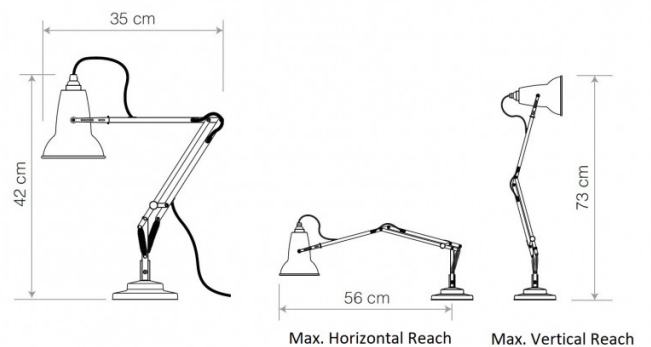

Anglepoise 1227 Mini Desk Lamp

Two-thirds the size of the [1227 Desk Lamp](#), the Original 1227 Mini Desk Lamp offers all the benefits of the typical Anglepoise design on a smaller, even more versatile scale. Equipped with the Anglepoise 3-spring mechanism, this Mini desk lamp can be moved at the lightest touch and angled in any direction for functional lighting.

The lamp's compact form allows it to fit in small spaces, making it particularly well-suited to bedside tables, shelves, and desks. When illuminated, the 1227 Mini Desk Lamp casts a bright beam of light, perfect for reading or working by. The lamp is available in Beige, Jet Black, and Linen White. These muted tones allow it to blend seamlessly into a wide range of residential and commercial spaces. Display with other pieces from the [Original 1227 Collection](#) for a cohesive theme that celebrates British design history.

PRODUCT SPECIFICATION

- Light Source:** 1 x Max 6W E14 LED (Included)
- IP Code:** 20
- Dimming:** In-line on/off switch included on cable.
- Dimensions:**
 - Shade: Ø13cm
 - Shade Height: 14cm
 - Maximum Horizontal Reach: 56cm
 - Base: 13cm x 13cm
 - Cable Length: 180cm