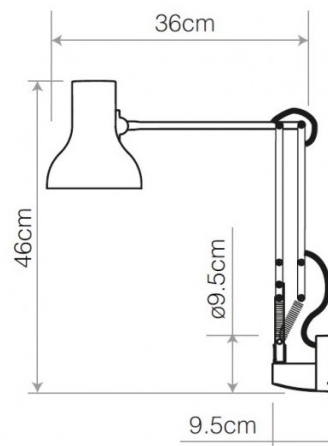

Anglepoise Type 75 Mini Lamp with Wall Bracket

Designed by Sir Kenneth Grange, the Type 75 Mini Lamp with Wall Bracket is a smaller version of the [Type 75 Lamp with Wall Bracket](#). This compact wall lamp boasts the clean lines, full, flowing movement, and flawless balance expected of an Anglepoise. Its petite form adds further versatility, giving users the freedom to install it in a variety of environments, regardless of space. When not in use, the lamp can be folded against the wall to save even more space.

The Type 75 Mini Lamp with Wall Bracket features Anglepoise constant-tension spring technology, allowing the lamp to be moved and adjusted to direct light precisely where required. This directional light is perfect for illuminating a work surface in an office, or for installation beside a sofa or bedside for a functional reading light. Stripped back to the barest essentials, form, function, and balance, the Type 75 Mini Lamp is the perfect reading companion that blends seamlessly into a wide range of settings.

PRODUCT SPECIFICATION

- Light Source:** 1 x Max 6W E27 LED (Included)
- IP Code:** 20
- Dimming:** Integrated on/off switch on the product.
- Dimensions:**
 - Shade: Ø13cm
 - Shade Height: 15cm
 - Wall Bracket: Ø9.5cm
 - Maximum Horizontal Reach: 63cm
 - Cable Length: 180cm