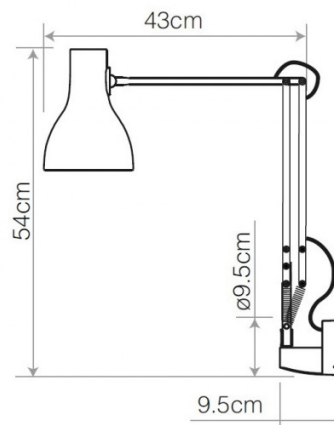

The Type 75 Lamp with Wall Bracket is well-suited for use on a gallery wall, in an office, or beside a bed. Thanks to its movable frame, light can be directed to read by, bathe a piece of art in light, or pointed at a wall for ambient, indirect lighting. The wall lamp can be switched off and on via a switch on the cable. The Type 75 Lamp Wall Lamp is an ideal, space-saving lighting solution. In smaller spaces, the lamp can be folded and pushed against the wall when not in use. Display individually or in pairs for a sense of balance and uniform lighting.

Please note that this wall lamp is supplied with a cable and plug, so it needs to be fitted near a socket.

PRODUCT SPECIFICATION

- Light Source:** 1 x Max 6W E27 LED (Included)
- IP Code:** 20
- Dimming:** Integrated on/off switch on the product.
- Dimensions:**
 - Shade: Ø14cm
 - Shade Height: 18cm
 - Height: 54cm
 - Maximum Horizontal Reach: 87.5cm
 - Maximum Vertical Reach: 87cm
 - Cable Length: 200cm