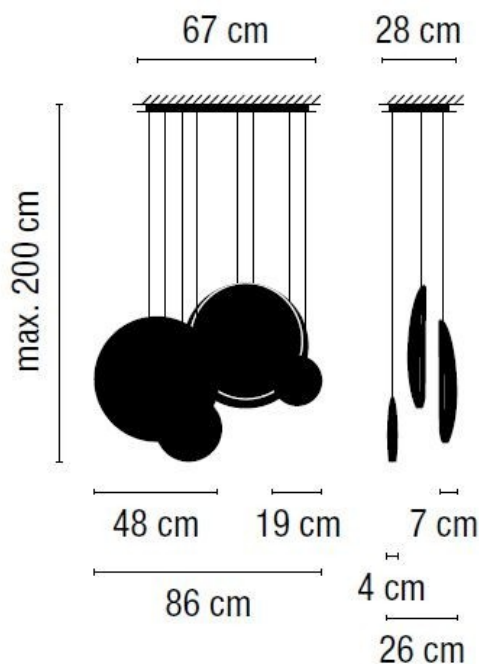

Vibia Cosmos 2516 LED Pendant

LA3586/16

SOURCE: <https://www.davidvillagelighting.co.uk/product/vibia-cosmos-2516-led-pendant/16159>

Vibia Cosmos 2516 Suspension. Cosmos is a sculptural hanging lamp which comes as preset cluster of pendants ranging in size and colour. Polycarbonate diffuser, matt coloured lacquered finish. Upward & Downward light source. 2515 features 4 pendants, 2 large 1 medium and 1 small.

Lamp: 4x LED 4.5W + 2x LED 1W
Dimming: Dimmable via 1-10V dimming systems. Please consult your electrician, additional wiring may be required on site.

Dimensions:
86 cm Max width
26 cm Depth
200 cm Max length
67 cm Ceiling rose
Colour: Matt Green, White and Chocolate lacquer