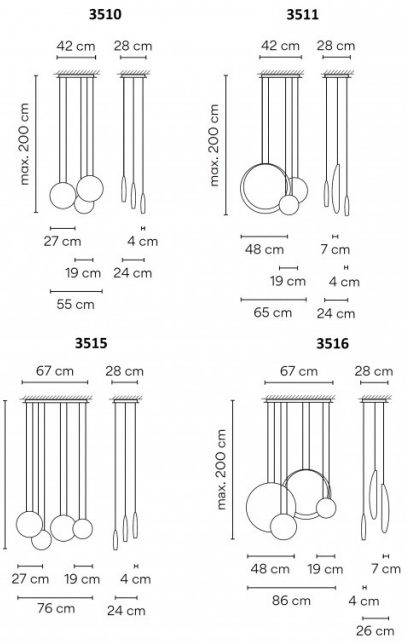

PRODUCT SPECIFICATION

Light Source: **2510** - 3 x 4.5W, 2700K, 491 Lumens
2511 - 3 x 4.5W, 2700K, 491 Lumens + 1 x 1W, 2700K, 109 Lumens
2515 - 4 x 4.5W, 2700K, 491 Lumens
2511 - 4 x 4.5W, 2700K, 491 Lumens + 2 x 1W, 2700K, 109 Lumens

IP Code: 20

Dimming: Dimmable via 1-10V dimming systems. Please consult your electrician, additional wiring may be required on site.

Dimensions: 2510:
Maximum Width: 55cm
Maximum Depth: 24cm
Ceiling Canopy Width: 42cm

2511:
Maximum Width: 65cm
Maximum Depth: 24cm
Ceiling Canopy Width: 42cm

2515:
Maximum Width: 76cm
24cm max. depth
Ceiling Canopy Width: 67cm

2516:
Maximum Width: 86cm
Maximum Depth: 26cm
Ceiling Canopy Width: 67cm

Maximum Cable Length: 200cm

For all sales and technical enquiries, please contact:

+44 (0)114 263 4266

info@davidvillagelighting.co.uk

www.davidvillagelighting.co.uk