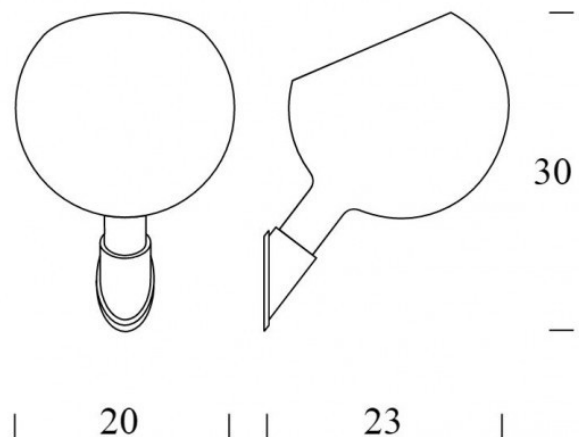

FontanaArte

Fontana Arte Parola Wall Lamp

LA3559

SOURCE: <https://www.davidvillagelighting.co.uk/product/Fontana-Arte-Parola-Wall-Lamp/16080>

PRODUCT DESCRIPTION

Fontana Arte Parola Wall Lamp. Parola, the family designed by Gae Aulenti and Piero Castiglioni in 1980, a wall light made of timeless blown glass and amber. Diffuser in white or amber blown glass. Transparent power cable. Black ceiling rose.

PRODUCT SPECIFICATION

- Light Source:** 1 x max 6W E14 LED (excluded)
- Dimming:** Dimmable via mains phase dimming
- Dimensions:** 20 cm Diameter
30 cm Total length
23 cm Depth from wall

For all sales and technical enquiries, please contact:
 +44 (0)114 263 4266
info@davidvillagelighting.co.uk
www.davidvillagelighting.co.uk