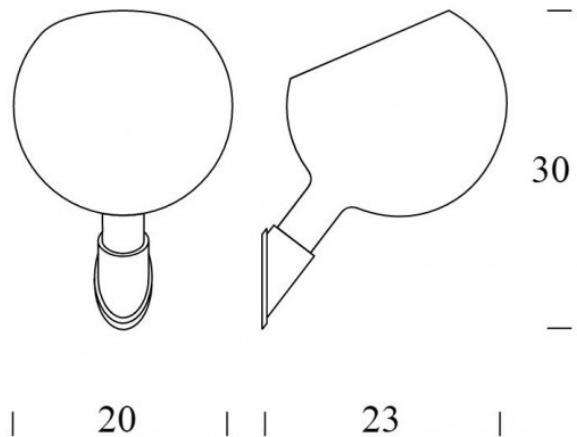

FontanaArte

Fontana Arte Parola Wall Lamp

LA3559

SOURCE: <https://www.davidvillagelighting.co.uk/product/Fontana-Arte-Parola-Wall-Lamp/16080>

PRODUCT DESCRIPTION

Fontana Arte Parola Wall Lamp. Parola, the family designed by Gae Aulenti and Piero Castiglioni in 1980, a wall light made of timeless blown glass and amber. Diffuser in white or amber blown glass. Transparent power cable. Black ceiling rose.

PRODUCT SPECIFICATION

- Light Source:** 1 x max 6W E14 LED (excluded)
- Dimming:** Dimmable via mains phase dimming
- Dimensions:** 20 cm Diameter
30 cm Total length
23 cm Depth from wall

For all sales and technical enquiries, please contact:
 +44 (0)114 263 4266
info@davidvillagelighting.co.uk
www.davidvillagelighting.co.uk