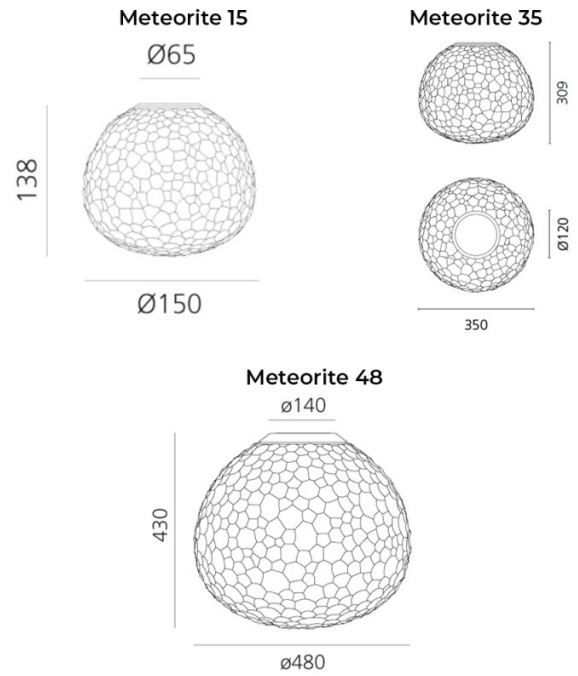

Mounted to the wall or ceiling, the fitting reads a little differently from the table and suspension versions because the textured globe sits closer to the surface behind it. The steel and brass frame keeps the form simple, while the blown frosted glass gives off a soft and diffused light rather than a hard or exposed glare.

Please Note: the Meteorite 15 is IP44 rated, making it suitable to install in bathrooms (zone 1 and 2 only). The Meteorite 35 & 48 are IP20.

PRODUCT SPECIFICATION

Light Source: **Meteorite 15:** 1 x Max 6W E14 LED (Excluded)
Meteorite 35: 1 x Max 21W E27 LED (Excluded)
Meteorite 48: 1 x Max 21W E27 LED (Excluded)

IP Code: 20 - Meteorite 35 & 48, 44 - Meteorite 15

Dimming: Dimmable via mains phase dimming.

Dimensions: Meteorite 15:
Height: 13.8cm
Shade: Ø15.2cm
Base: Ø6.5cm

Meteorite 35:
Height: 30.7cm
Shade: Ø35cm
Base: Ø12cm

Meteorite 48:
Height: 43cm
Shade: Ø48cm
Base: Ø14cm

For all sales and technical enquiries, please contact:

+44 (0)114 263 4266

info@davidvillagelighting.co.uk

www.davidvillagelighting.co.uk