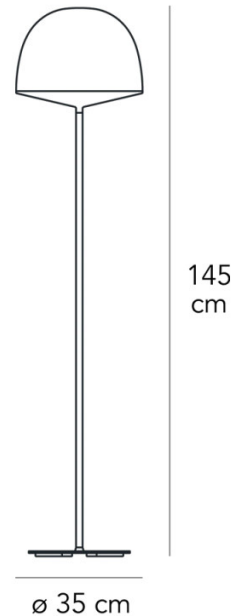

Crafted with a sturdy Zamac base for stability and paired with a transparent power cable and plug, this floor lamp is as practical as it is elegant. Whether used as a functional light source or a subtle design statement, the Cheshire Floor Lamp combines minimalist aesthetics with thoughtful craftsmanship, making it a refined addition to any modern home.

## PRODUCT SPECIFICATION

**Light Source:** 3 x Max 23W E27 (Excluded)

**IP Code:** 20

**Dimming:** In-line on/off switch included on cable

**Dimensions:** Height: 145cm  
Width: 35cm

**For all sales and technical enquiries, please contact:**