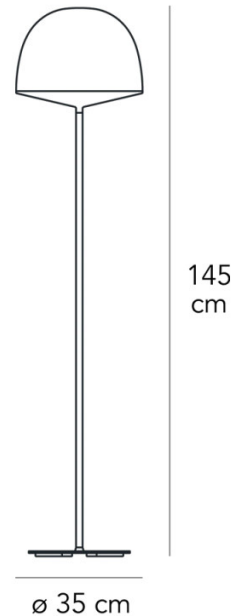

FontanaArte
MILANO 1932

Fontana Arte Cheshire Floor Lamp

LA3535/F

SOURCE: <https://www.davidvillagelighting.co.uk/product/Fontana-Arte-Cheshire-Floor-Lamp/16043>

PRODUCT DESCRIPTION

Designer: GamFratesi

Fontana Arte Cheshire Floor Lamp

Crafted with a sturdy Zamac base for stability and paired with a transparent power cable and plug, this floor lamp is as practical as it is elegant. Whether used as a functional light source or a subtle design statement, the Cheshire Floor Lamp combines minimalist aesthetics with thoughtful craftsmanship, making it a refined addition to any modern home.

PRODUCT SPECIFICATION

Light Source: 3 x Max 23W E27 (Excluded)

IP Code: 20

Dimming: In-line on/off switch included on cable

Dimensions: Height: 145cm
Width: 35cm

For all sales and technical enquiries, please contact: