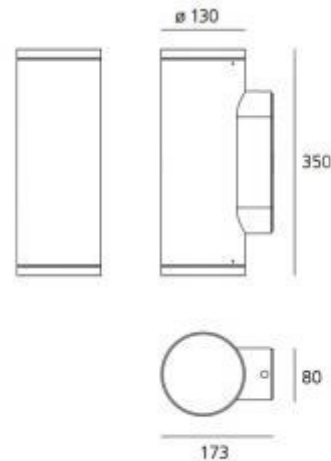

Calumet Wall by Artemide Architectural

Lighting system with single or double emission, with high-performance LED light sources combined with lenses which optimize the light emitting efficiency of the beams and determine their spread. Available in two sizes: \varnothing 8 cm \varnothing 13 cm.

PRODUCT SPECIFICATION

- Light Source:**
- Calumet 8 (One emission)** - 4W, 3000K, 184 lumens
 - Calumet 8 (Double emission)** - 7.5W, 3000K, 369 lumens
 - Calumet 13 (One emission)** - 7.5W, 3000K, 653 lumens
 - Calumet 13 (Double emission)** - 15W, 3000K, 1306 lumens
- IP Code:** 65
- Dimensions:**
- Calumet 8** - \varnothing 8 cm, 25 cm H, 12.4cm D
 - Calumet 13** - \varnothing 13 cm, 35cm H, 17.3 cm D