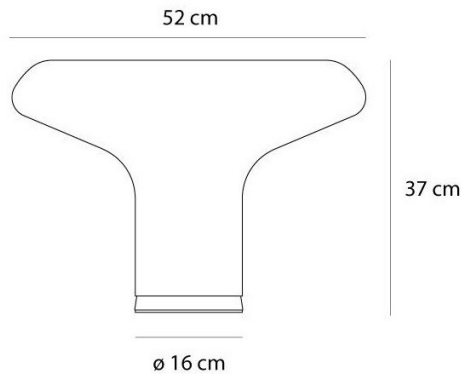

Designer: Angelo Mangiarotti

IP Code: 20

Dimming: In line microswitch dimmer included on cable.

Dimensions:

37 cm height

52 cm width

Ø 16 cm base

Colour: Smoked white 0054014A