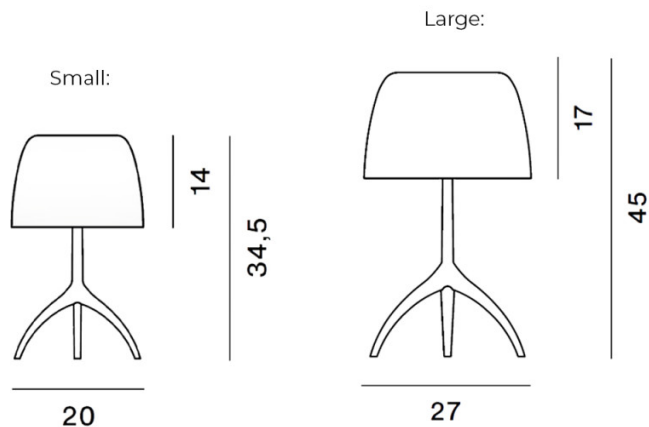

**PRODUCT SPECIFICATION**

**Light Source:** **Small:** 1 x Max 6.5W E14 LED (included)  
**Large:** 1 x Max 12W E27 LED (included)

**IP Code:** 20

**Dimming:** In-line on/off switch included on cable.  
or  
In-line dimmer included on cable.

**Dimensions: Small:**  
Ø20cm  
Shade Height: 14cm  
Full Height: 34.5cm

**Large:**  
Ø27cm  
Shade Height: 17cm  
Full Height: 45cm

**For all sales and technical enquiries, please contact:**

+44 (0)114 263 4266