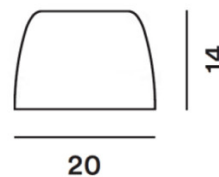

PRODUCT SPECIFICATION

IP Code: 20

Dimensions: **Small:**

Ø20cm

Height: 14cm

Large:

Ø26cm

Height: 17cm

Small: