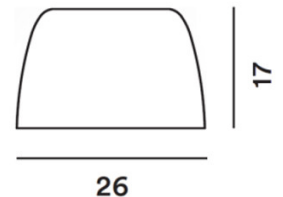

FOSCARINI

LA3494

Foscarini Lumiere Table Lamp Replacement Shades

SOURCE: <https://www.davidvillagelighting.co.uk/product/Foscarini-Lumiere-Table-Lamp-Replacement-Shades/16006>

PRODUCT DESCRIPTION

Designer: Rodolfo Dordoni

Replacement Glass Shade for Lumiere Table Lamp

This page is for ordering a replacement shade only for the small or large version of the Lumiere table lamp by Foscarini. To buy an entire lamp please visit the [Lumiere Table Lamp](#) page.

The Foscarini Lumiere lampshade is crafted from beautiful hand-blown glass and is available in a small or large size to fit on a small or large version of the Foscarini Lumiere Table Lamp. Available in a range of finishes, each colour is unique and eye-catching, with the shade warming up and changing hue as the light is turned on.

Shades Only

PRODUCT SPECIFICATION

IP Code: 20

Dimensions: **Small:**

Ø20cm

Height: 14cm

Large:

Ø26cm

Height: 17cm

Small:

Large:

For all sales and technical enquiries, please contact:

+44 (0)114 263 4266

info@davidvillagelighting.co.uk

www.davidvillagelighting.co.uk