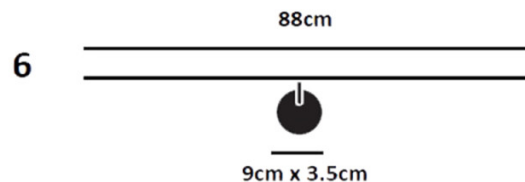

Catellani & Smith Light Stick CW LED Wall Light

LA3456/6

SOURCE: <https://www.davidvillagelighting.co.uk/product/Catellani-Smith-Light-Stick-CW-LED-Wall-Light/15930>

PRODUCT DESCRIPTION

Designer: Enzo Catellani

Catellani & Smith Light Stick CW LED Wall Light

The Light Stick CW LED Wall light by Catellani & Smith is a minimalist design that provides both luxury and functionality. The thin copper rod plated in a shimmering metallic nickel finish is expertly embellished with 4 to 6 LED light sources that are evenly spaced along the 62 - 88cm rod. This horizontal fixture was inspired by the simplicity and effectiveness of LED circuits that urged Catellani to move away from his more 'aggressive' designs toward minimalism.

This minimalist metallic Light Stick wall light is ideal for every interior style as its simple appearance allows it to blend easily into its surroundings. Place the Light Stick CW in your kitchen, living room or bedroom, or even in your commercial space. This Catellani & Smith wall light provides a glare-free ambient light that will indirectly brighten your room with ease.

Ph. credits: Nava Rapacchietta

PRODUCT SPECIFICATION

Light Source: 4: 4 x 1W, 2700K, 560 Lumens
6: 6 x 1W, 2700K, 840 Lumens

IP Code: 20

Dimming: Dimmable via triac dimming

Dimensions: 4:
Width: 62cm
Wall Mount: 9cm x 3.5cm

6:
Width: 88cm
Wall Mount: 9cm x 3.5cm