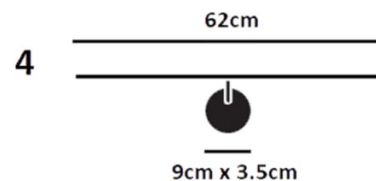

Catellani & Smith Light Stick CW LED Wall Light

LA3456/6

SOURCE: <https://www.davidvillagelighting.co.uk/product/Catellani-Smith-Light-Stick-CW-LED-Wall-Light/15930>

PRODUCT DESCRIPTION

Designer: Enzo Catellani

Catellani & Smith Light Stick CW LED Wall Light

The Light Stick CW LED Wall light by Catellani & Smith is a minimalist design that provides both luxury and functionality. The thin copper rod plated in a shimmering metallic nickel finish is expertly embellished with 4 to 6 LED light sources that are evenly spaced along the 62 - 88cm rod. This horizontal fixture was inspired by the simplicity and effectiveness of LED circuits that urged Catellani to move away from his more 'aggressive' designs toward minimalism.

This minimalist metallic Light Stick wall light is ideal for every interior style as its simple appearance allows it to blend easily into its surroundings. Place the Light Stick CW in your kitchen, living room or bedroom, or even in your commercial space. This Catellani & Smith wall light provides a glare-free ambient light that will indirectly brighten your room with ease.

Ph. credits: Nava Rapacchietta

PRODUCT SPECIFICATION

Light Source: 4: 4 x 1W, 2700K, 560 Lumens
6: 6 x 1W, 2700K, 840 Lumens

IP Code: 20

Dimming: Dimmable via triac dimming

Dimensions: 4:
Width: 62cm
Wall Mount: 9cm x 3.5cm

6:
Width: 88cm
Wall Mount: 9cm x 3.5cm