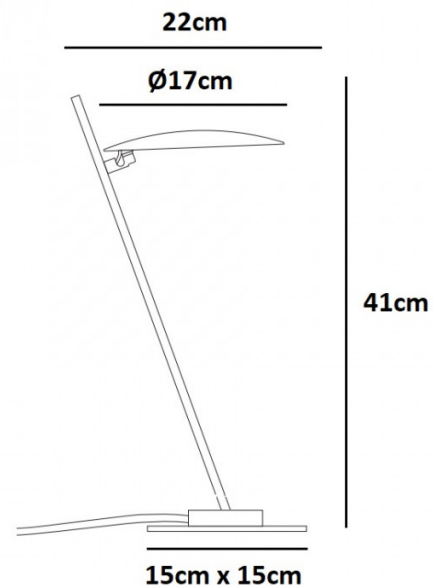

Light Source: 10W, 2700K, 1441 Lumens

IP Code: 20

Dimming: In-line dimmer included on cable.

Dimensions: Shade: Ø17cm
Height: 41cm
Width: 22cm
Base: 15cm x 15cm

For all sales and technical enquiries, please contact: