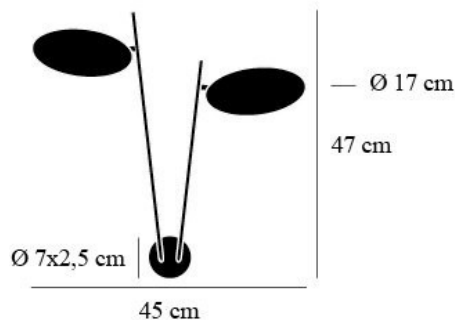

Also available in a chrome finish **For further details, pricing and orders please [contact us](#).**

Dimming: Dimmable using trailing edge systems.

Dimensions:

Disc Diameter: Ø17 cm

Height of fitting: 47 cm

Length: 45 cm

Back plate Dimensions: Ø 7 x 2.5 cm

Colour: Black Disc / Satin Rod LW22

White Disc / Gold Rod LW25

White Disc / Satin Rod LW26

H ledge 29 cm