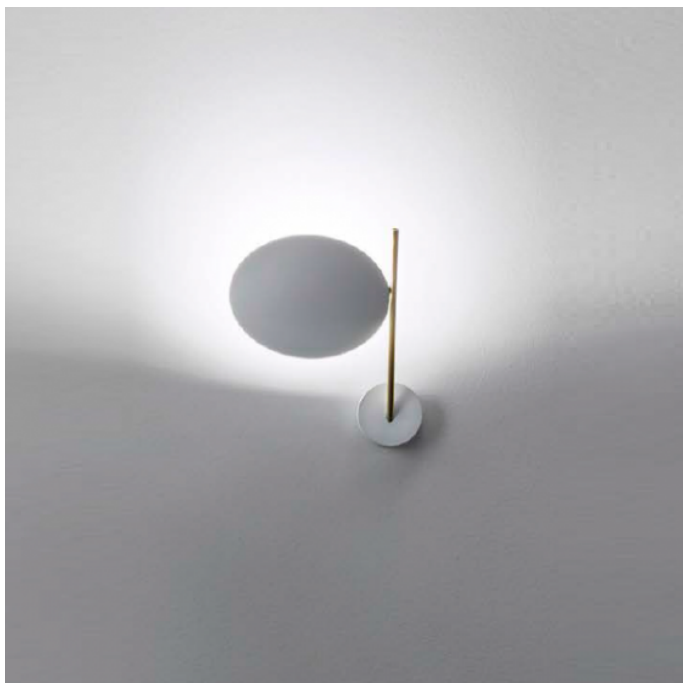

Catellani & Smith Lederam WB1 Wall Light LED

LA3407

SOURCE: <https://www.davidvillagelighting.co.uk/product/catellani-smith-lederam-wb1-wall-light-led/15862>

Catellani & Smith

Catellani & Smith Lederam WB1 Wall Light

Lederam is the latest evolution of Eco-Logic Light and combines LED technology with a new copper leaf finish. These small discs with their soft, warm colour enclose a next-generation mains voltage LED module, so no transformer is required and they can be easily dimmed.

Made of metal rod and base; aluminium disc with nickel joint; available in different combinations of colours: black disc, copper or satin rod and black base; disc lined with gold or copper coloured leaf, black rod and base; white disc, gold or satin rod, white base; chrome disc, satin rod and base. LED Module is interchangeable.

Also available in a chrome finish **For further details, pricing and orders please [contact us](#).**

Dimming: Dimmable using trailing edge systems

Dimensions:

Disc Diameter: Ø17 cm

Height of fitting: 25 cm