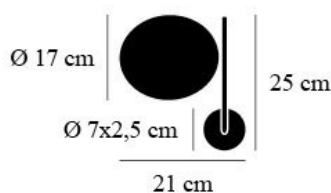

Also available in a chrome finish **For further details, pricing and orders please [contact us](#).**

Dimming: Dimmable using trailing edge systems

Dimensions:

Disc Diameter: Ø17 cm

Height of fitting: 25 cm

Length: 21cm

Back plate Dimensions: Ø 7 x 2.5 cm

Colour: Black Disc / Satin Rod LWB12

White Disc / Gold Rod LWB15

White Disc / Satin Rod LWB16

H ledge 14 cm