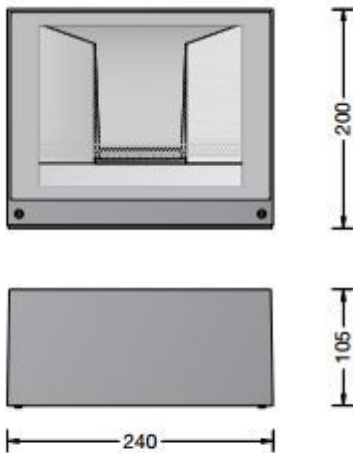

Bega 2386 asymmetrical

David
Village
Lighting

For all sales and technical enquiries, please contact:

+44 (0)114 263 4266

info@davidvillagelighting.co.uk

www.davidvillagelighting.co.uk