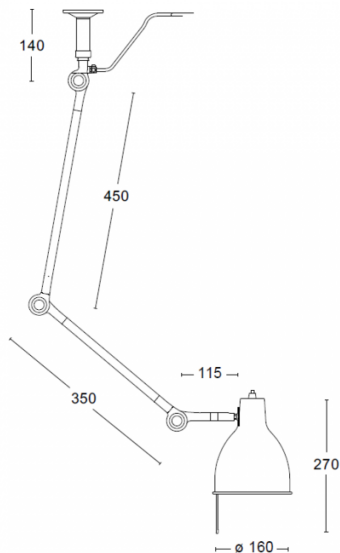

Orsjo Belysning PJ50 Ceiling

LA3273

SOURCE: <https://www.davidvillagelighting.co.uk/product/orsjo-belysning-pj50-ceiling/15707>

Orsjo Belysning PJ50 ceiling lamp.

Enamelled metal, available in six colours- white, black matte, silver, warm grey, oxide red and misty blue. Two arms. Nut behind wingnut tightens joint.

The PJ50 is the larger version of the lamp seen in the images.

IP Code: 20

Lamp type:

LED E27

6 Watt

Colour:White 11298T-01

Black matt 11298T-15

Warm grey 11298T-02

Oxide red 11298T-06

Misty blue 11298T-10

PJ50