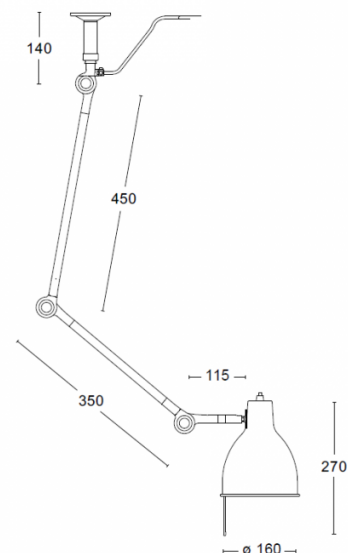

PRODUCT SPECIFICATION

- Light Source:** 1 x Max 7.5W E27 LED (excluded)
- IP Code:** 20
- Dimming:** Integrated on/off switch on the product.
- Dimensions:** Shade: Ø16cm
Height: 132.5cm

PJ50

For all sales and technical enquiries, please contact: