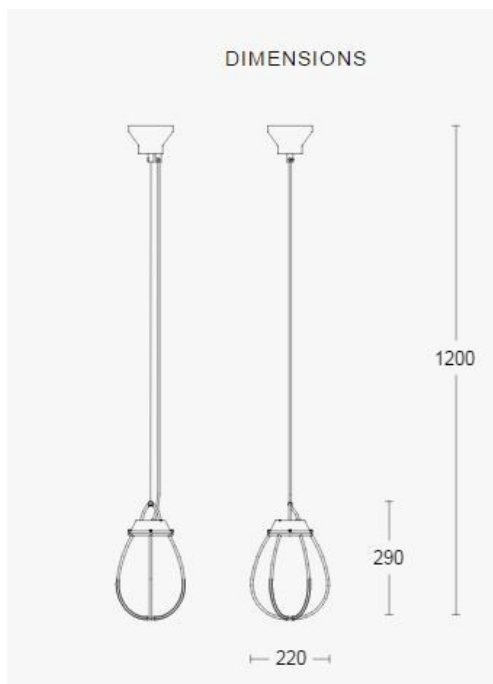

Materials: Ceiling cup in rough brass. Opaque blown glass. Coloured rope suspension. Yellow textile cord.  
IP Code: 20

### Dimensions:

Ø22 cm shade

29 cm height

120 cm max drop

Colour: Brass/opal glass 35871-72-019

David  
Village  
Lighting

For all sales and technical enquiries, please contact:

**+44 (0)114 263 4266**