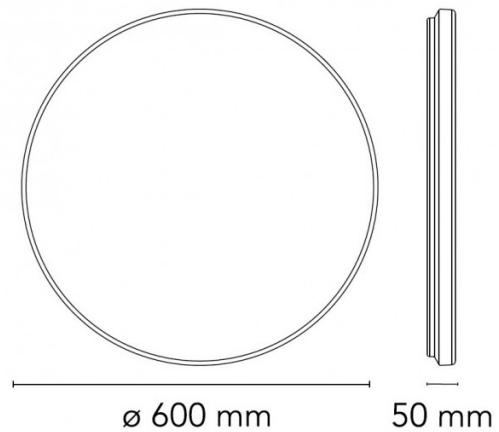

PRODUCT SPECIFICATION

- Light Source:** 57W, 2700K, 3141 lumens
- IP Code:** 40
- Dimming:** Dimmable via mains phase dimming
- Dimensions:** Ø60cm
5cm depth

For all sales and technical enquiries, please contact: