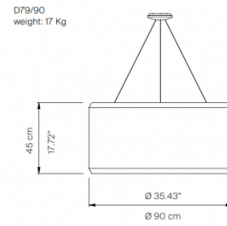

**Dimensions: Small**  
Shade: Ø90cm  
Shade Height: 45cm

**Medium**  
Shade: Ø120cm  
Shade Height: 45cm

**Large**  
Shade: Ø150cm  
Shade Height: 45cm

**For all sales and technical enquiries, please contact:**