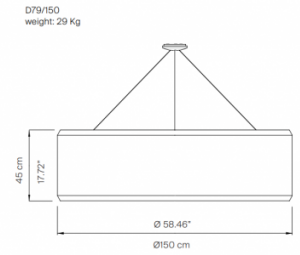

Dimensions: Small
Shade: Ø90cm
Shade Height: 45cm

Medium
Shade: Ø120cm
Shade Height: 45cm

Large
Shade: Ø150cm
Shade Height: 45cm

For all sales and technical enquiries, please contact:

+44 (0)114 263 4266

info@davidvillagelighting.co.uk