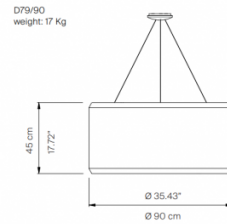

Dimensions: Small
Shade: Ø90cm
Shade Height: 45cm

Medium
Shade: Ø120cm
Shade Height: 45cm

Large
Shade: Ø150cm
Shade Height: 45cm

For all sales and technical enquiries, please contact:

+44 (0)114 263 4266

info@davidvillagelighting.co.uk