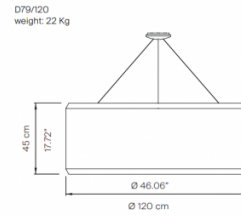

**Dimensions: Small**  
Shade: Ø90cm  
Shade Height: 45cm

**Medium**  
Shade: Ø120cm  
Shade Height: 45cm

**Large**  
Shade: Ø150cm  
Shade Height: 45cm

**For all sales and technical enquiries, please contact:**