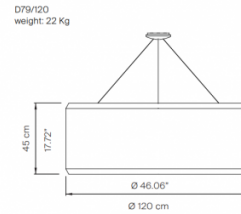

Dimensions: Small
Shade: Ø90cm
Shade Height: 45cm

Medium
Shade: Ø120cm
Shade Height: 45cm

Large
Shade: Ø150cm
Shade Height: 45cm

For all sales and technical enquiries, please contact:

+44 (0)114 263 4266

info@davidvillagelighting.co.uk