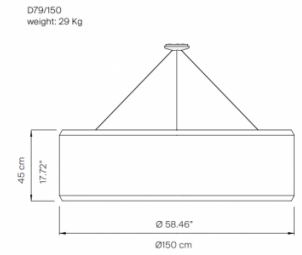

**Dimensions: Small**  
Shade: Ø90cm  
Shade Height: 45cm

**Medium**  
Shade: Ø120cm  
Shade Height: 45cm

**Large**  
Shade: Ø150cm  
Shade Height: 45cm

**For all sales and technical enquiries, please contact:**