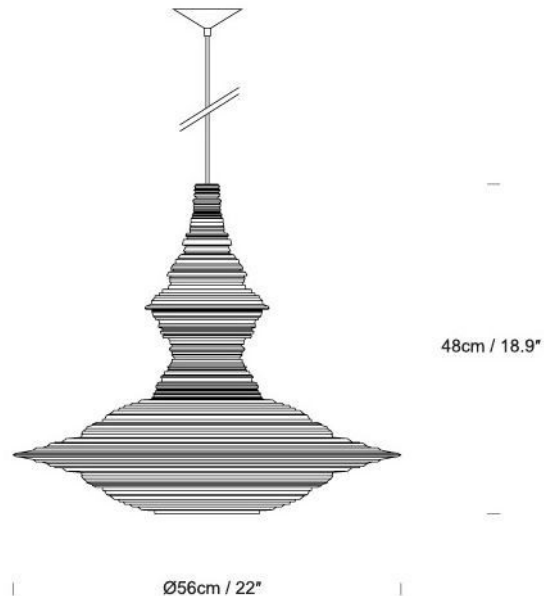

## PRODUCT DESCRIPTION

Innermost Stupa Suspension.

In natural raw finish, the pendants are hand-spun on a lathe, providing each with a unique fingerprint of light and shadow.

Material: Resin

## PRODUCT SPECIFICATION

**Light Source:** 1x E27 100W max. (excluded)

**IP Code:** 20

**Dimming:** Dimmable via mains phase dimming

**Dimensions:** Small: H 25cm D 18cm  
Large: H 48cm D 56cm  
Cable length: 4m