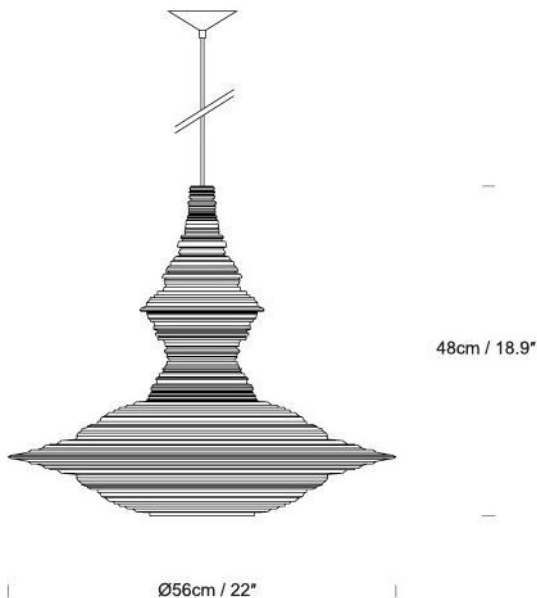

Innermost Stupa Pendant Light

LA3226

SOURCE: <https://www.davidvillagelighting.co.uk/product/innermost-stupa-pendant-light/15658>

innermost

Innermost Stupa Suspension.

In natural raw finish, the pendants are hand-spun on a lathe, providing each with a unique fingerprint of light and shadow.

Material: Resin

IP Code: 20

Dimming: Dimmable via mains phase dimming

Dimensions:

Small: H 25cm D 18cm

Large: H 48cm D 56cm

Cable length: 4m

David
Village
Lighting