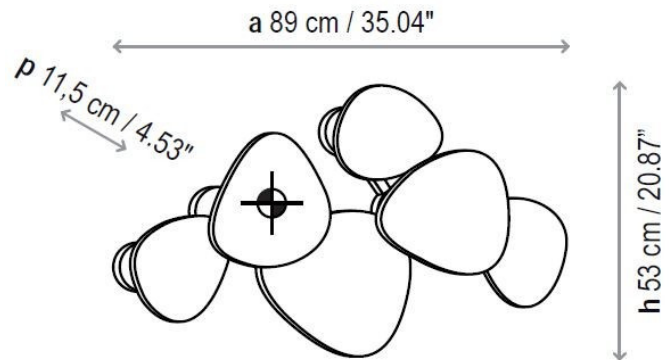

Centrelight Set 6 Wall Light

CL2521

SOURCE: <https://www.davidvillagelighting.co.uk/product/Centrelight-Set-6-Wall-Light/15625>

PRODUCT DESCRIPTION

Designer: Centrelight

Centrelight Set 6 Wall Light

The Centrelight Set 6 Wall Light is a modular lighting solution, consisting of 6 pieces of oak, that are fitted together to create a unique constellation. The inner structure is composed of a metal tube finished in white paint, and each abstract shape is fitted with its own LED component. The illumination is projected backwards onto the wall and softly reflected back into the space, resulting in an ambient indirect glow that adds a calming ambience to a range of interiors.

Set 6 Wall Light can be installed either as a single wall light or as a light module with a sole connection point on the wall, which makes it easier to be installed in halls, offices, restaurants, and hotel reception desks and lobbies. Not only is this wall light functional, but it also adds a decorative touch to your space, offering a suggestive play of light and shadow around the organic shape of the diffuser.

PRODUCT SPECIFICATION

- Light Source:** 76W, 2700K, 5300 Lumens
- IP Code:** 20
- Dimming:** Dimmable via Triac dimming.
- Dimensions:** Height: 53cm
Width: 89cm
Depth: 11.5cm

⊕ Punto de Conexión / Connection Point