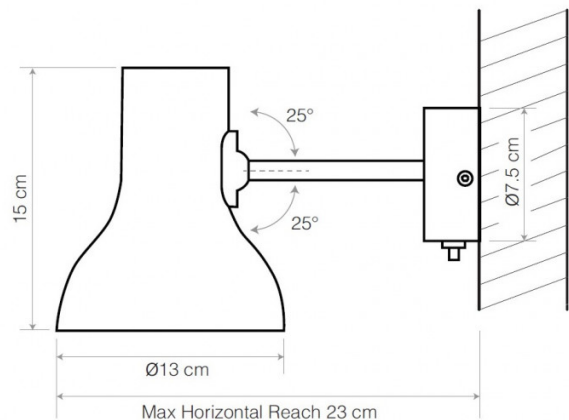

### Anglepoise Type 75 Mini Wall Light

The Type 75 Mini wall light is part of the [Anglepoise Type 75 Mini range](#), a collection that brings the Type 75 range of lights to a smaller scale. This wall light is inspired by vintage Anglepoise designs, catapulting them into the modern day with a sleeker, neater lampshade.

## PRODUCT SPECIFICATION

<b>Light Source:</b>	1 x Max 10W E27 (excluded)
<b>IP Code:</b>	20
<b>Dimming:</b>	<b>Hard-Wired:</b> Integrated on/off switch on the product for hard-wired version. Can be wired to an external switch by a qualified electrician <b>Cable &amp; Plug:</b> In-line on/off switch included on cable.
<b>Dimensions:</b>	Shade: Ø13cm Shade Height: 15cm Wall Plate: Ø7.5cm Maximum Reach (from wall to shade): 23cm Cable Length: 250cm