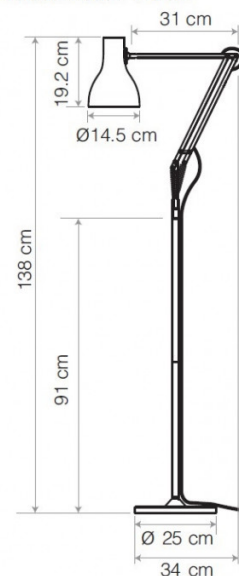

ANGLEPOISE®

Anglepoise Type 75 Floor Lamp

LA3188

SOURCE: <https://www.davidvillagelighting.co.uk/product/Anglepoise-Type-75-Floor-Lamp/15612>

PRODUCT DESCRIPTION

Designer: Sir Kenneth Grange

Anglepoise Type 75 Floor Lamp

The Type 75 Floor Lamp makes the perfect reading light. Its adjustable frame allows users to direct light precisely where required. Casting a bright beam of light, the lamp can be positioned beside a sofa, desk, or bed for a functional reading light. Offering both versatility and style, the Type 75 Floor Lamp suits both residential interiors and office settings.

PRODUCT SPECIFICATION

- Light Source:** 1 x Max 6W E27 LED (Included)
- IP Code:** 20
- Dimming:** Integrated on/off switch on the product.
- Dimensions:**
 - Shade: Ø14.5cm
 - Shade Height: 19.2cm
 - Total Height: 138cm
 - Base: Ø25cm
 - Maximum Horizontal Reach: 71cm
 - Cable Length: 250cm

Max Horizontal Reach 71 cm
Max Vertical Reach 176 cm

For all sales and technical enquiries, please contact:

+44 (0)114 263 4266

info@davidvillagelighting.co.uk

www.davidvillagelighting.co.uk