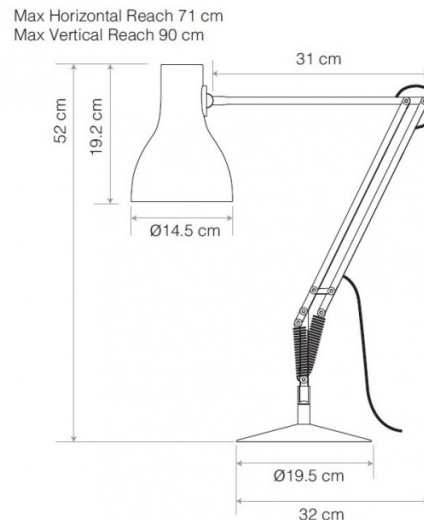

## PRODUCT SPECIFICATION

- Light Source:** 1 x Max 6W E27 LED (Included)
- IP Code:** 20
- Dimming:** Integrated on/off switch on the product.
- Dimensions:**
  - Shade: Ø14.5cm
  - Shade Height: 19.2cm
  - Base: Ø19.5cm
  - Max Reach (from base to shade): 71cm
  - Cable Length: 250cm