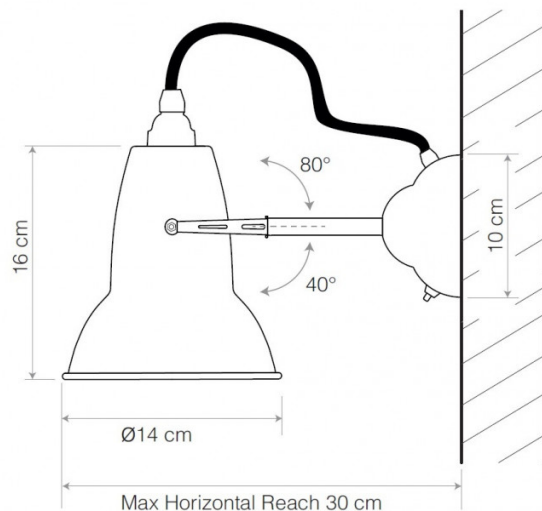

Getting its design from George Carwardine's classic [Original 1227 table lamp](#), the 1227 wall light is a truly modernistic adaption of an iconic design. With chrome fittings and a rotational shade, this light showcases function and style and works perfectly in both home and work settings. The light has a built-in switch in the base for ease but also has the option to be hard-wired to an external light switch, giving you the power to choose how you wish the light to function.

PRODUCT SPECIFICATION

Light Source: 1 x Max 10W E27 (excluded)

IP Code: 20

Dimming: Integrated on/off switch on the product.

Dimensions: Shade: Ø14cm
Shade Height: 16cm
Maximum Reach (from wall to shade): 30cm
Wall Plate: Ø10cm