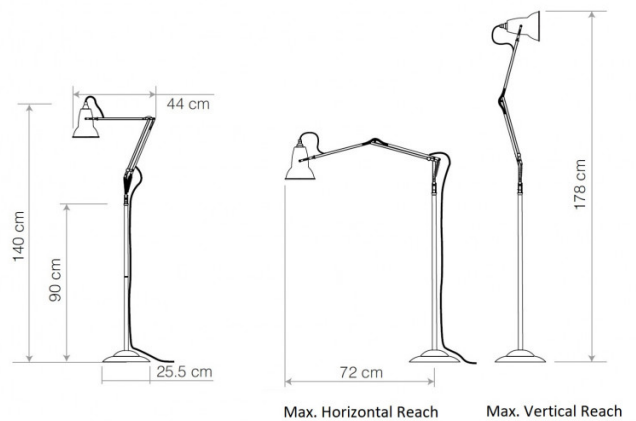

ANGLEPOISE®

Anglepoise Original 1227 Floor Lamp

LA3173

SOURCE: <https://www.davidvillagelighting.co.uk/product/Anglepoise-Original-1227-Floor-Lamp/15597>

PRODUCT DESCRIPTION

Designer: George Carwardine

Anglepoise Original 1227 Floor Lamp

PRODUCT SPECIFICATION

- Light Source:** 1 x Max 6W E27 LED (included)
- IP Code:** 20
- Dimming:** In-line on/off switch included on cable.
- Dimensions:** Shade: Ø14cm
Shade Height: 16cm
Maximum Horizontal Reach: 72cm
Base: Ø25.5cm
Cable Length: 200cm