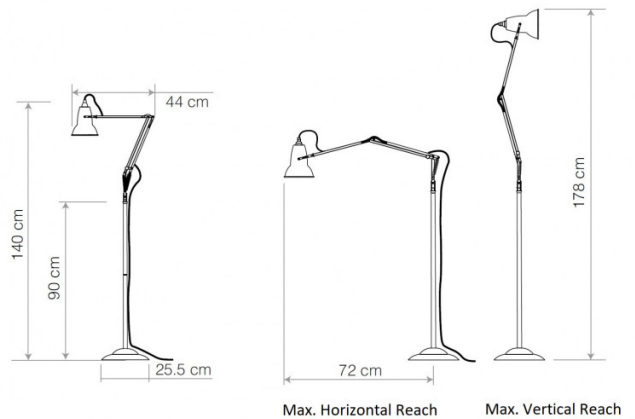

A reinterpretation of the [Original 1227 table lamp](#) this light has the classic Anglepoise spring mechanism and shade silhouette to bring an adjustable floor lamp that will make a stylish statement in any room. With a directional light this lamp works perfectly as a reading light and with three colours available, this lamp will fit easily into any design scheme.

PRODUCT SPECIFICATION

Light Source: 1 x max 6W E27 LED (included)

IP Code: 20

Dimming: In line on/off switch included on cable

Dimensions: Ø14cm shade
 16cm shade height
 72cm max horizontal reach
 Ø25.5cm base
 90cm pole height
 200cm cable length