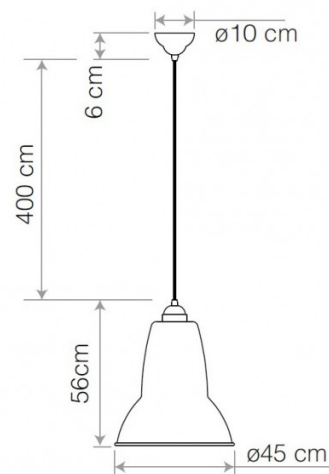

Please [contact us](#) for further enquiries about personalised colours/finishes.

PRODUCT SPECIFICATION

Light Source: 1 x Max 60W E27 (excluded)

IP Code: 20

Dimming: Dimmable via mains phase dimming.

Dimensions: Shade: Ø45cm
Shade Height: 56cm
Ceiling Rose: Ø10cm
Cable Length: 400cm