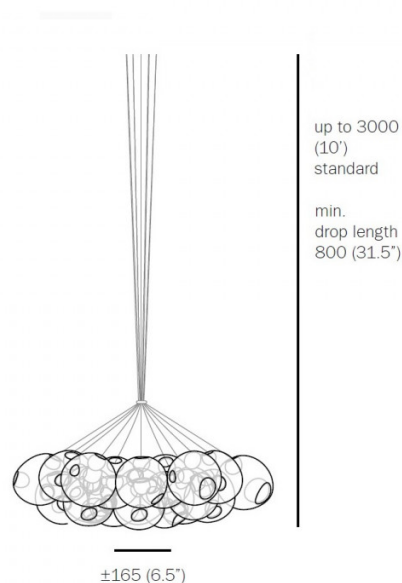

Bocci 28 Series Clusters

LA3129

SOURCE: <https://www.davidvillagelighting.co.uk/product/Bocci-28-Series-Clusters/15549>

PRODUCT DESCRIPTION

Designer: Omer Arbel

28 Series Cluster Pendant Light by Bocci

The 28 Series cluster is made up of pendants from the [Bocci 28 series](#) and is a magnificent and beautiful light that will create a mind-blowing effect in any interior. Each shade produces a warm glow as it is concealed by a milk white lamp holder. The lampshades are made from blown glass and has 2 intriguing cavities which create an interesting aesthetic. The cluster pendant also comes with light bulbs included by Bocci with a choice between the **LED 1.5W** bulb and the **Xenon 20W** bulb.

Please Note: All Bocci Suspension Lights come with a white ceiling canopy as standard. Other finishes are available, please [contact us](#) for more information and pricing.

PRODUCT SPECIFICATION

- Light Source:** Max 20W G4 Xenon (included)
or
Max 1W G4 LED (included)
- Dimming:** Dimmable using trailing edge dimming.
- Dimensions:** Shade: Ø16.5cm
Max Cable Length: 300cm