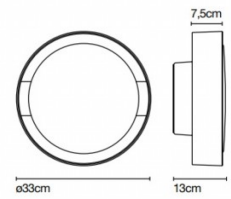

Plaff-on! 33 IP54