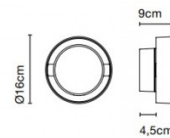

Plaff-on! 16 IP65

For all sales and technical enquiries, please contact:

+44 (0)114 263 4266

info@davidvillagelighting.co.uk

www.davidvillagelighting.co.uk