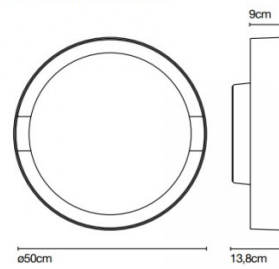

PRODUCT SPECIFICATION

Light Source:	Plaff- on! 16: 8.47W, 2700K, 225 Lumens Plaff- on! 33: 27W, 2700K, 1941 Lumens Plaff- on! 50: 34W, 2700K, 2172 Lumens
IP Code:	65
Dimming:	Dimmable using leading edge and trailing edge (Triac).
Dimensions:	Plaff- on! 16: Shade: Ø16cm Depth: 9cm Plaff- on! 33: Shade: Ø33cm Depth: 13cm Plaff- on! 50: Shade: Ø50cm Depth: 13.8cm

Plaff-on! 50 IP54