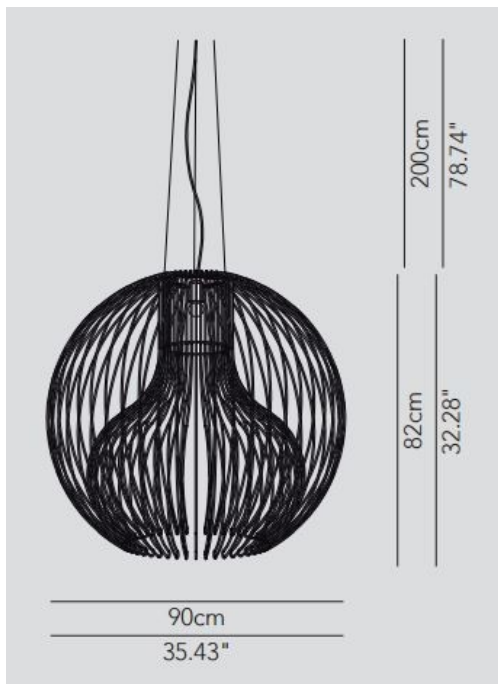

Modoluce Icaro Ball Suspension

LA4971

SOURCE: <https://www.davidvillagelighting.co.uk/product/modoluce-icaro-ball-suspension/15471>

modo
LUCE

Modoluce Icaro Ball Suspension.

A playful pendant consisting of metal painted black matt steel wires.

IP 20 - IP65 Outdoor version available upon request

Also available in Ø50cm, Ø60cm and Ø75cm shade diameter

For further details and pricing please [contact us](#).

IP Code: 20

Dimensions:

Dimensions:

Ø90 cm Shade diameter

82 cm Shade height

200 cm Max drop

Colour:Black

White

David
Village
Lighting

For all sales and technical enquiries, please contact:

+44 (0)114 263 4266

info@davidvillagelighting.co.uk