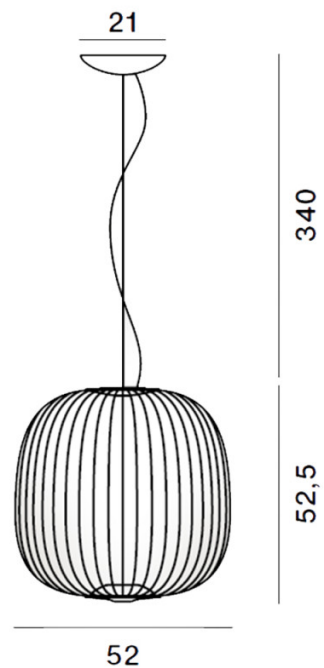

**The Foscarini Spokes 2 LED Pendant is also available with 5m drop suspension cables. For further details and pricing please [contact us](#).**

**Please Note: Foscarini are currently making adjustments to the LED light source of the Spokes. This means the brand is currently providing two slightly different versions, and if you are wishing to purchase more than one Foscarini Spokes Pendant, please [contact us](#) to ensure all fittings are supplied with the same specifications.**

## PRODUCT SPECIFICATION

**Light Source:** 30W, 2700K, 3220 Lumens

**IP Code:** 20

**Dimming:** Non-Dimmable.

**Dimensions:** Shade: Ø52cm  
Shade Height: 52.5cm  
Cable Length: 340cm  
Ceiling Rose: Ø21cm