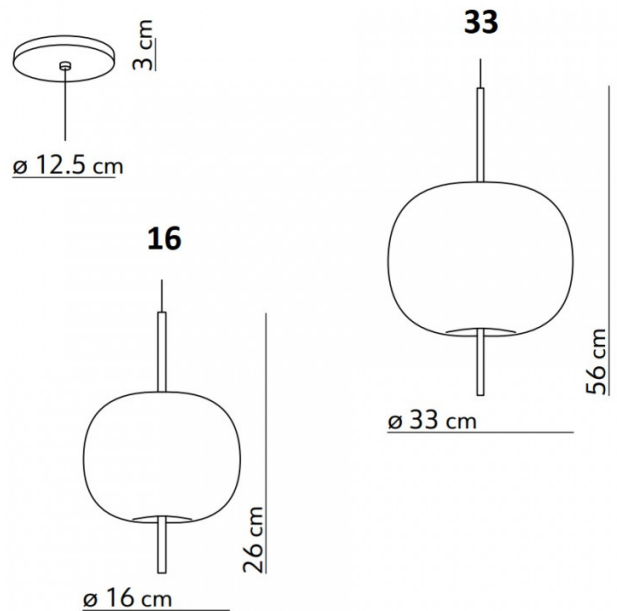

Available in two sizes, 16 and 33, the Kushi suspension can be hung above a table or hallway as an individual item or as a cluster. The KDLN suspension can be purchased with either a black, brass or copper rod. These metallic finishes add a luxurious touch to your interior.

PRODUCT SPECIFICATION

- Light Source:** 16: 1 x Max 25W G9 (excluded)
33: 1 x Max 30W E27 (excluded)
- IP Code:** 20
- Dimming:** Dimmable via phase cut dimming systems.
- Dimensions:** 16:
Ø16cm
Height: 26cm

33:
Ø33cm
Height: 56cm

Ceiling Canopy: 12.5cm
Cable Length: 180cm

For all sales and technical enquiries, please contact:

+44 (0)114 263 4266

info@davidvillagelighting.co.uk

www.davidvillagelighting.co.uk