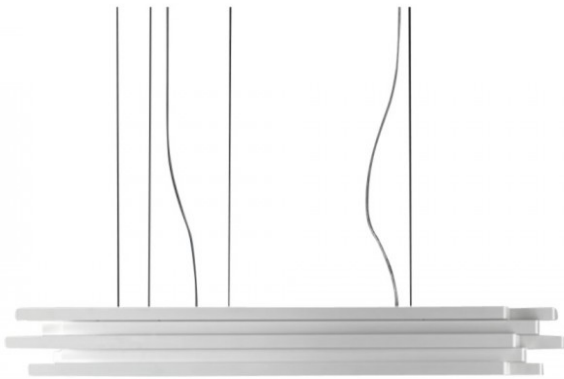

# Karboxx Escape Pendant Light

**LA7989**

SOURCE: <https://www.davidvillagelighting.co.uk/product/karboxx-escape-pendant-light/15392>

### Karboxx Escape Pendant Light

The Escape suspension by Karboxx is made up from elements created from white painted aluminium in a horizontal parallel form. The Escape pendant is perfect for illuminating large open spaces and casts glare free light.

Extra length cable and a Dali dimmable version available are available by request - for further details, pricing and orders please [contact us](#).

Designer: Serena Papait

IP Code: 20

Dimensions:

Small: 60cm length 12.5cm height