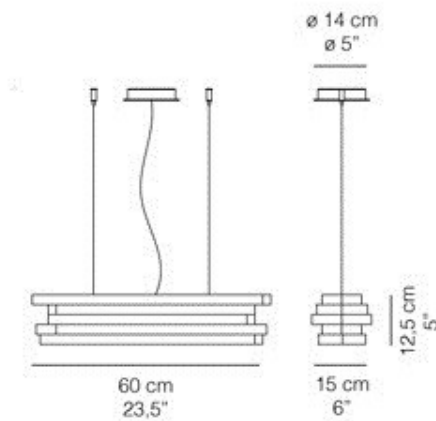

Extra length cable and a Dali dimmable version available are available by request - for further details, pricing and orders please [contact us](#).

Designer: Serena Papait

IP Code: 20

Dimensions:

Small: 60cm length 12.5cm height

Large: 124cm length 14.2cm height

Ceiling canopy 11cm

Cord length: 240cm

David  
Village  
Lighting

For all sales and technical enquiries, please contact:

**+44 (0)114 263 4266**

**[info@davidvillagelighting.co.uk](mailto:info@davidvillagelighting.co.uk)**