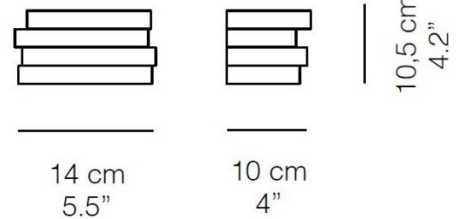

## PRODUCT SPECIFICATION

**Light Source:** 8.7W, 2700K, 800 lumens

**IP Code:** 20

**Dimensions:** 14 cm width  
10.5 cm height  
10 cm depth from wall

**For all sales and technical enquiries, please contact:**