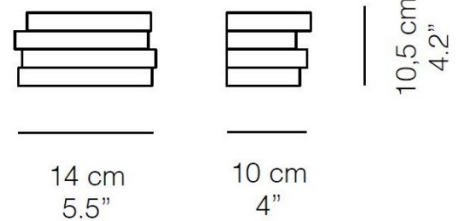

karboxx

Karboxx Escape Cube Wall Light

LA7957

SOURCE: <https://www.davidvillagelighting.co.uk/product/Karboxx-Escape-Cube-Wall-Light/15355>

PRODUCT DESCRIPTION

Designer: 280

Karboxx Escape Cube Wall Light

Designed by Serene Papait for Karboxx, the Escape Cube Wall light is made from four elements in white painted aluminium. With both upwards and downwards emission, the Escape Cube Wall light is the compact version of the Escape Slim wall light and can be used in conjunction with the rest of the [Escape collection](#).

PRODUCT SPECIFICATION

Light Source: 8.7W, 2700K, 800 lumens

IP Code: 20

Dimensions: 14 cm width
10.5 cm height
10 cm depth from wall

For all sales and technical enquiries, please contact:

+44 (0)114 263 4266