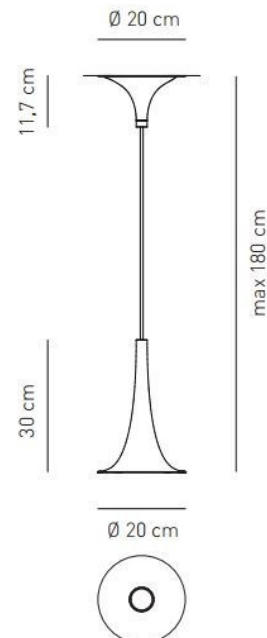

This version of the Nafir is a single pendant with a white ceiling plate and a shade with a white outside and a gold inner.

PRODUCT SPECIFICATION

Light Source: 1 x Max 5.5W GU10 LED (excluded)

IP Code: 20

Dimming: Non dimmable.

Dimensions: Ø20cm
Height: 30cm
Minimum Drop: 50cm
Maximum Drop: 180cm
Ceiling Rose: Ø20cm

For all sales and technical enquiries, please contact:

+44 (0)114 263 4266

info@davidvillagelighting.co.uk