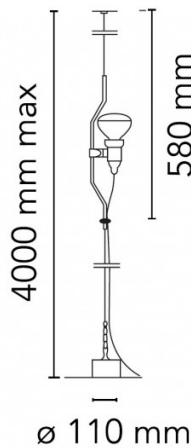

For all sales and technical enquiries, please contact:
+44 (0)114 263 4266
info@davidvillagelighting.co.uk
www.davidvillagelighting.co.uk