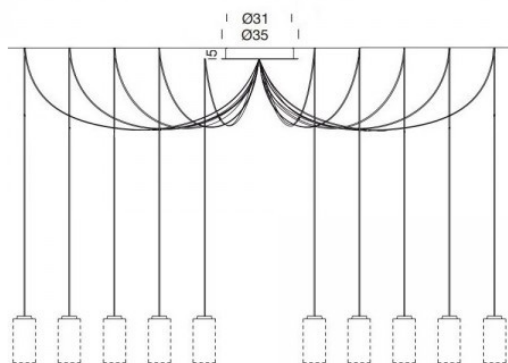

SANTA & COLE

The Santa & Cole Cirio Multiple pendant system allows the LED capsules to be freely placed wherever they are needed.

The Cirio multiple system is available with 6, 8 or 12 drops from a single small ceiling rose. Each pedant can have a maximum drop of 3M or 8M and the overall diameter can be adjusted on site.

The ceiling rose is surface mounted or alternatively a recessed ceiling plate is available. The lampshades are available in either white porcelain, white opal glass or brass.

Lamp: LED Power Souce. Built in 3.7W Per lampshade.
1-10V dimming or dali dimming control gear.

For further details, pricing and orders please [contact us](#).

IP Code: 20

Colour: Black surface mounted metal plate

White surface mounted metal plate

White built-in recessed fitting

Line drawing for 10 LED capsule system with metal ceiling plate