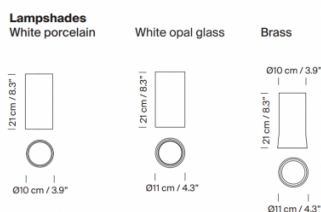

Designer: Antoni Arola

IP Code: 20

Dimming: Non dimmable.

Dimensions:

Ø 10 cm porcelain shade

Ø 11 cm opal glass and brass shade

21 cm height

Ø 11 cm x 6 cm **surface canopy**

Ø 10 cm x 8 cm **built-in/recessed canopy**

300 cm cable length as standard

Colour: Black surface mounted metal plate

White surface mounted metal plate

White built-in

David
Village
Lighting

For all sales and technical enquiries, please contact: