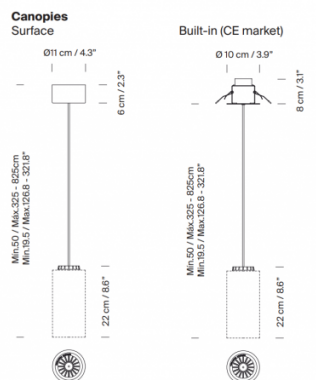

Designer: Antoni Arola

IP Code: 20

Dimming: Non dimmable.

Dimensions:

Ø 10 cm porcelain shade

Ø 11 cm opal glass and brass shade

21 cm height

Ø 11 cm x 6 cm **surface canopy**

Ø 10 cm x 8 cm **built-in/recessed canopy**

300 cm cable length as standard

Colour: Black surface mounted metal plate

White surface mounted metal plate

White built-in

David
Village
Lighting

For all sales and technical enquiries, please contact: